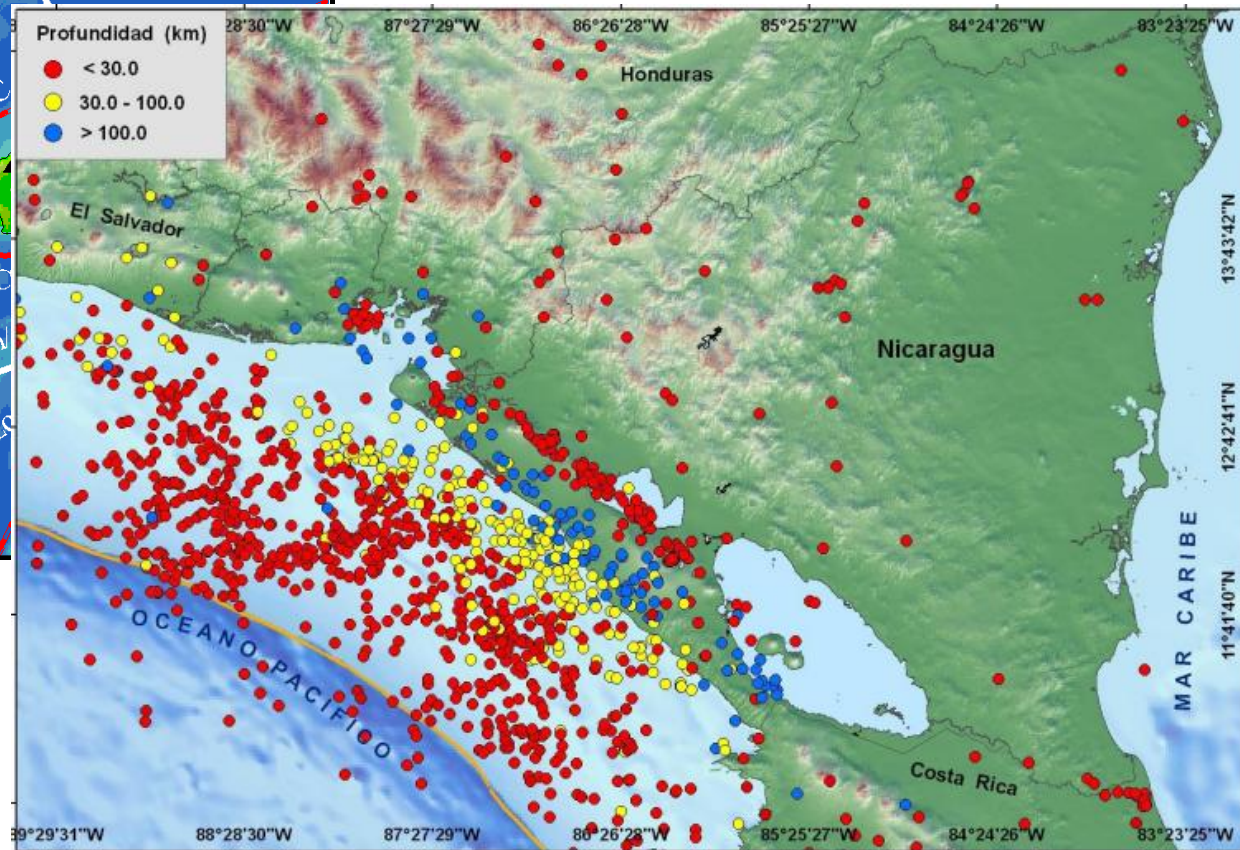

Seismic activity