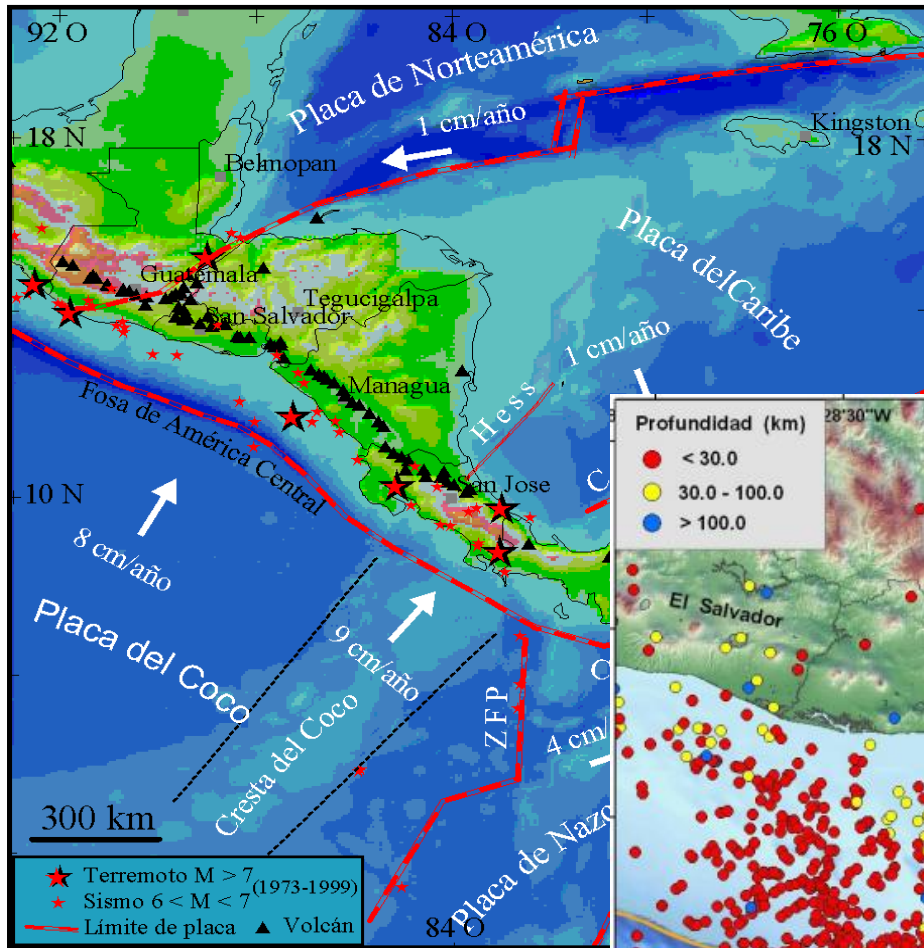

# Nicaragua Seismic Network 2014

# Tsunami Nicaragua 1992

Destruction of restaurants and fishery facilities

Tsunami memorial

**Effects in Masachapa, Municipality of San Rafael del Sur - 18 people killed**

# Seismic Surveillance 24/7 1992

# Tectonic map