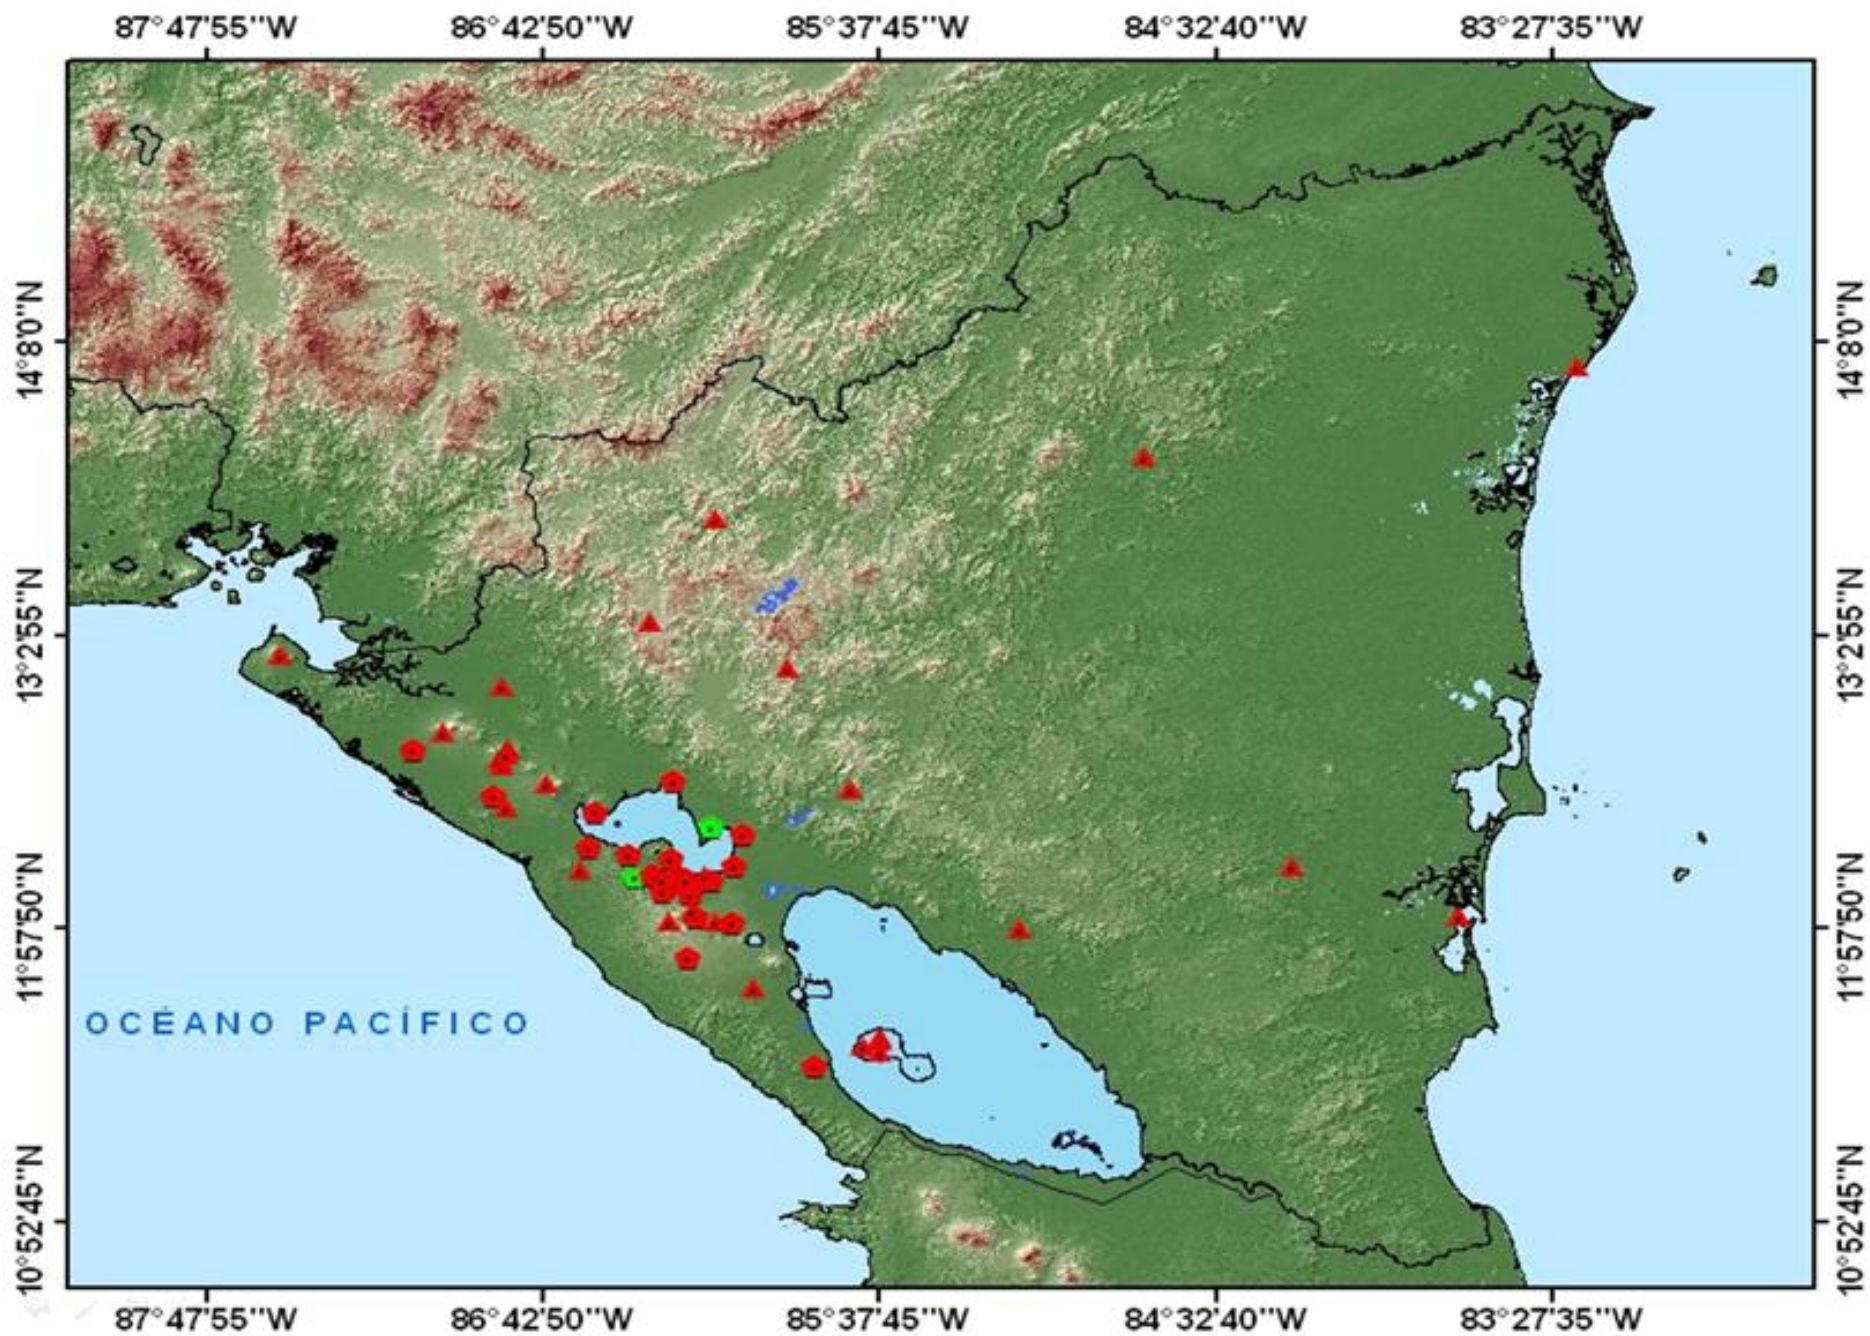

# First Nicaragua Seismic Network 1975

Figura 1. Mapa de las estaciones sismográficas.

# Tsunami Nicaragua 1992

Destruction of restaurants and fishery facilities

Tsunami memorial

**Effects in Masachapa, Municipality of San Rafael del Sur - 18 people killed**

# Tectonic map

Press return to print Earthworm status, or  
type 'restart nnn<cr>' where nnn is either a module name or Process ID, or  
type 'quit<cr>' to stop Earthworm.

46 days and 2 hours ago

Near Coast of Nicaragua