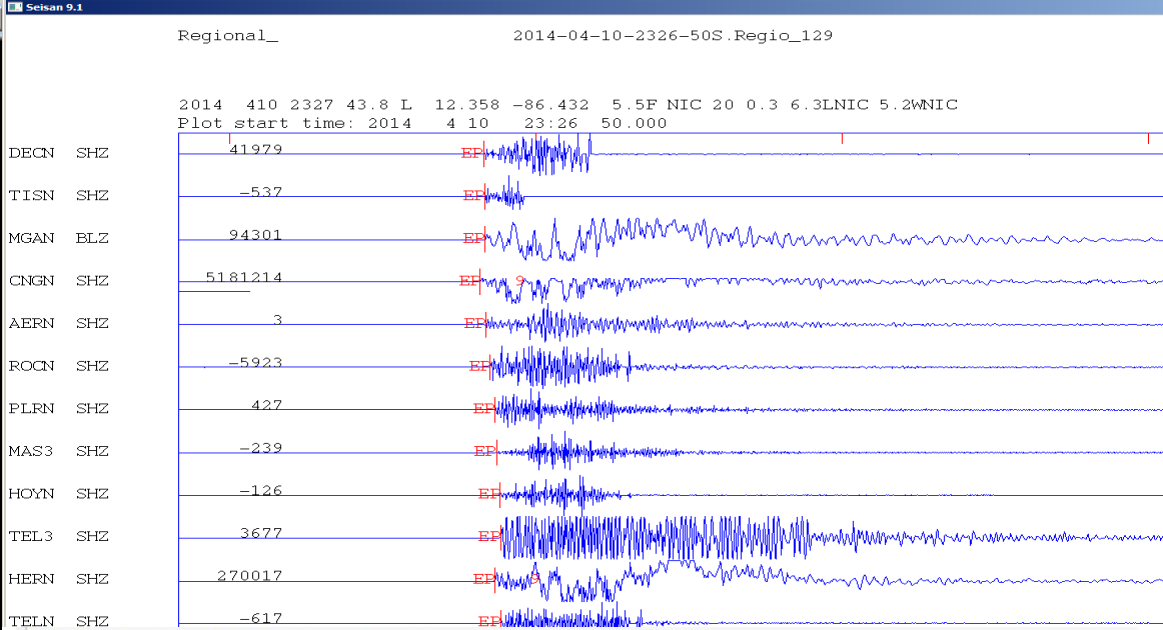

Start_Ineter.bat

EARTHWORM SYSTEM STATUS

```
Start time (UTC):    Fri May 23 14:12:20 2014
Current time (UTC): Thu Jun 05 07:19:40 2014
Ring 1 name/key/size: WAVE_RING / 1000 / 10240 kb
Ring 2 name/key/size: PICK_RING / 1005 / 10240 kb
Ring 3 name/key/size: HYPO_RING / 1010 / 10240 kb
Ring 4 name/key/size: STATUS_RING / 1015 / 10240 kb
Ring 5 name/key/size: TRIG_RING / 1020 / 10240 kb
Ring 6 name/key/size: WAVE_RING_RSAM / 1025 / 10240 kb
Ring 7 name/key/size: DDR_RING / 1030 / 10240 kb
Ring 8 name/key/size: WAVE_RING_SNET / 1035 / 10240 kb
Ring 9 name/key/size: WAVE_RING_SCN / 1040 / 10240 kb
Ring 10 name/key/size: WAVE_RING_BIG / 1045 / 10240 kb
Ring 11 name/key/size: ALARM_RING / 1050 / 10240 kb
Ring 12 name/key/size: RAW_RING / 1055 / 10240 kb
Ring 13 name/key/size: WAVE_RING_COPECO / 1060 / 10240 kb
Ring 14 name/key/size: WAVE_RING_SSAM / 1065 / 10240 kb
Ring 15 name/key/size: SSAM_RING / 1070 / 10240 kb
Startstop's Config File: Start_ineter.d
Startstop's Log Dir: e:\ew-logs\
Startstop's Params Dir: e:\earthworm\run_ineter\params
Startstop's Bin Dir: e:\earthworm\v7.4\bin
Startstop's Priority Class: Normal
Startstop Version: v7.4 2010-03-04
```

Process Name	Process Id	Status	Class/ Priority	Console	Argument
statmgr	7572	Alive	Normal/Normal	Minim	statmgr.d
psnadsend	4588	Alive	Normal/Normal	Minim	psnadsend_1.d
carlstatrig	1940	Alive	Normal/Normal	Minim	carlstatrig.d
carlsubtrig	5660	Alive	Normal/Normal	Minim	carlsubtrig_event
carlsubtrig	8100	Alive	Normal/Normal	Minim	carlsubtrig_volca
trig2disk	7100	Alive	Normal/Normal	Minim	trig2disk_events
trig2disk	3960	Alive	Normal/Normal	Minim	trig2disk_volcan
scn2scn1	4004	Alive	Normal/Normal	Minim	scn2scn1.d
scn12scn	6540	Alive	Normal/Normal	Minim	scn12scn_rsan.d
ew2rsan	716	Alive	Normal/Normal	Minim	ew2rsan.d
rsan	6360	Alive	Normal/Normal	Minim	rsan.ini
rsan2disk_ineter	6584	Alive	Normal/Normal	Minim	rsan2disk_ineter
export_scn1	7772	Alive	Normal/Normal	Minim	export_scn1_ack.d
export_scn1	2460	Alive	Normal/Normal	Minim	export_scn1_acp.d
import_generic	7088	Alive	Normal/Normal	Minim	import_gen_acp.d
slink2ew	4548	Alive	Normal/Normal	Minim	slink2ew_seiscomp
sendfileII	6776	Alive	Normal/Normal	Minim	sendfileII.d
wftimefilter	5460	Alive	Normal/Normal	Minim	wftimefilter.d
export_scn	7984	Alive	Normal/Normal	Minim	export_scn_SC3.d
export_generic	7964	Alive	Normal/Normal	Minim	export_generic.d

Press return to print Earthworm status, or
type 'restart nnn<cr>' where nnn is either a module name or Process ID, or
type 'quit<cr>' to stop Earthworm.

46 days and 2 hours ago

Near Coast of Nicaragua

Type	Value	+/-	Count
M	6.3	-	31
MLv	6.4	0.10	12
Mw(mB)	6.2	0.40	26
mB	6.4	0.14	26
mb	6.0	0.21	31

Latitude: 11.74 °N +/- 3 km
Longitude: 87.17 °W +/- 4 km
Depth: 29 km +/- 7 km
Phase Count: 51
RMS Residual: 2.1

Agency: INETER
Station: automatic
First Location: O.T. +1m 28s
This Location: O.T. +24m 10s
EventID: gfg2013lquu

Show Details