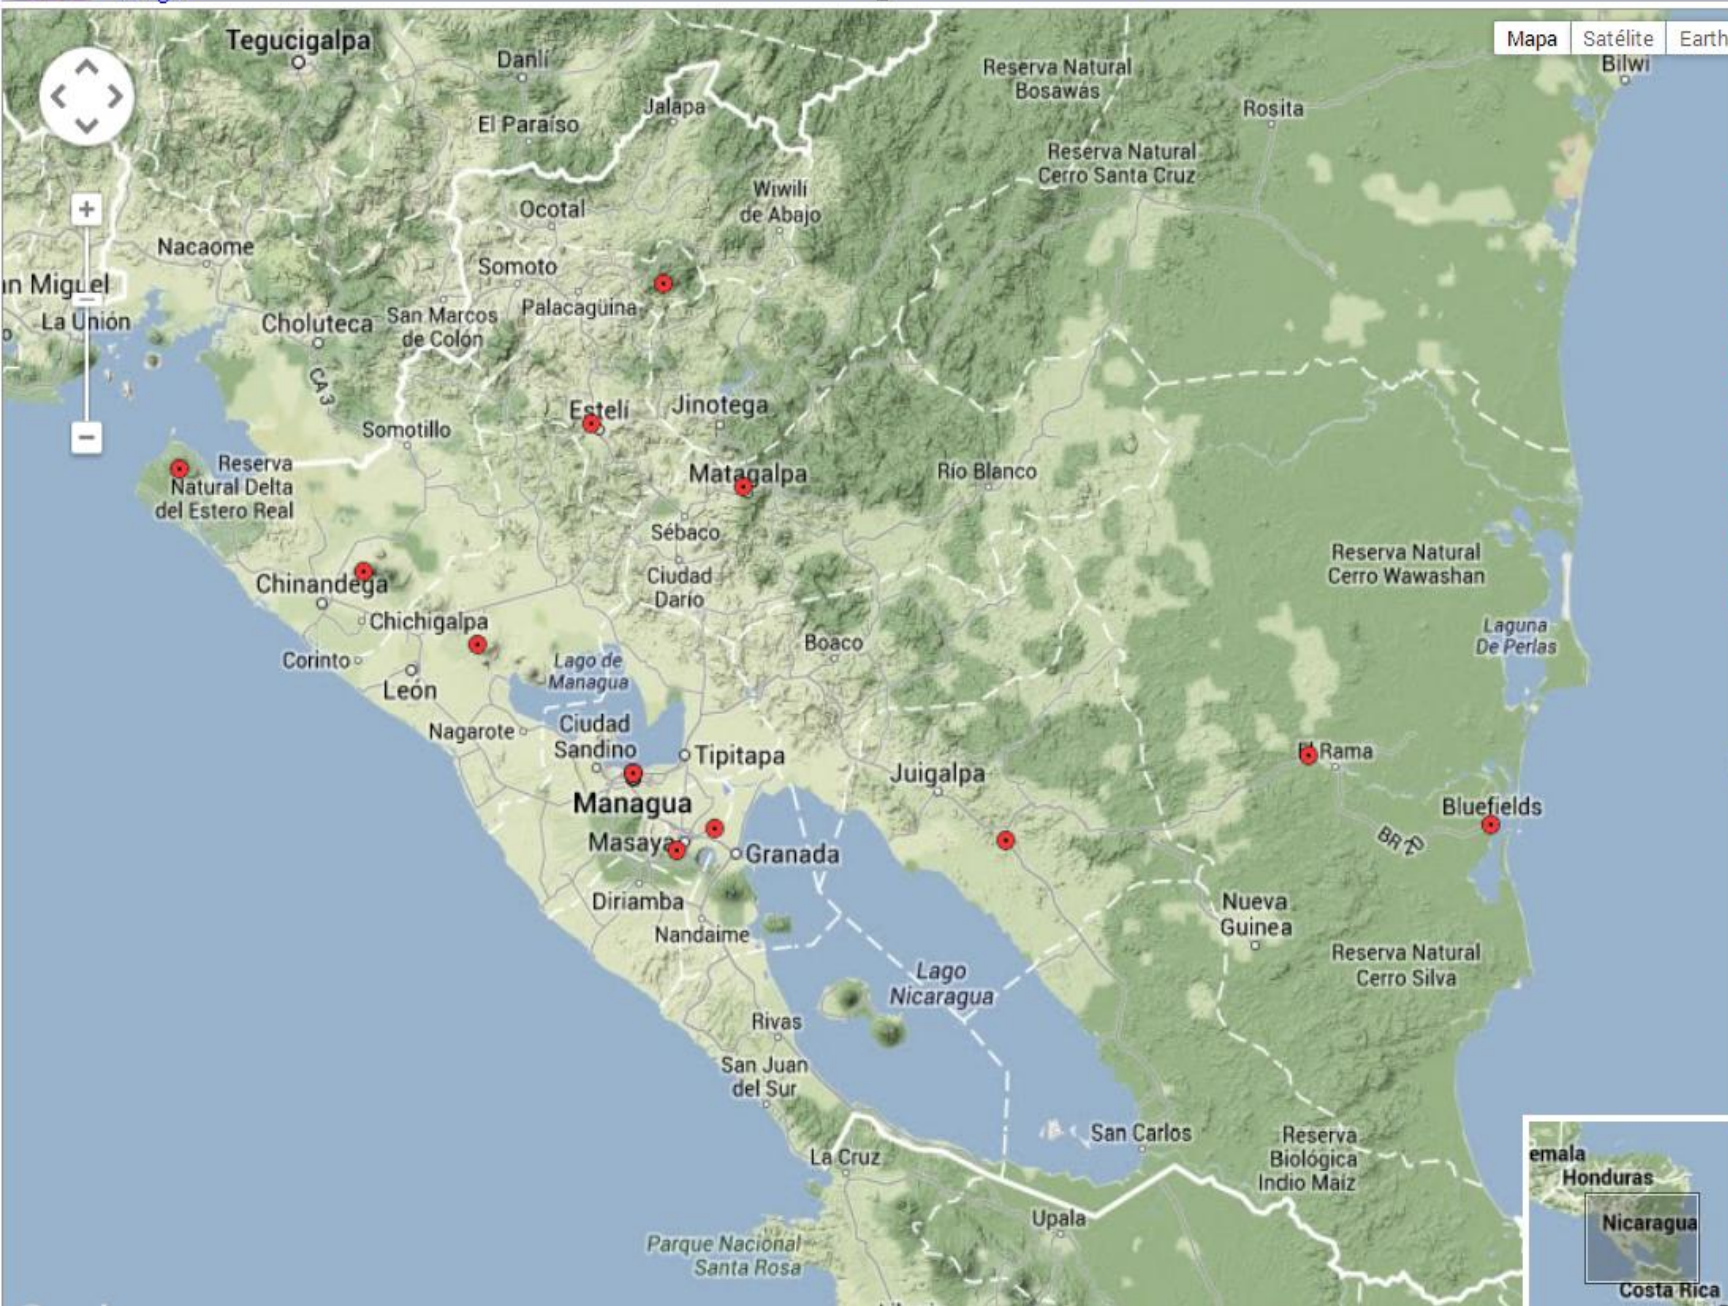

Network map for NU Nicaraguan Seismic Network

Data Available

Realtime
Archive

- NU.ACON
- NU.BC&A
- NU.BLUN
- NU.CNGN
- NU.CRIN
- NU.CSGN
- NU.ESPN
- NU.ESTN
- NU.MASN
- NU.MATN
- NU.MGAN
- NU.NANN
- NU.RCON